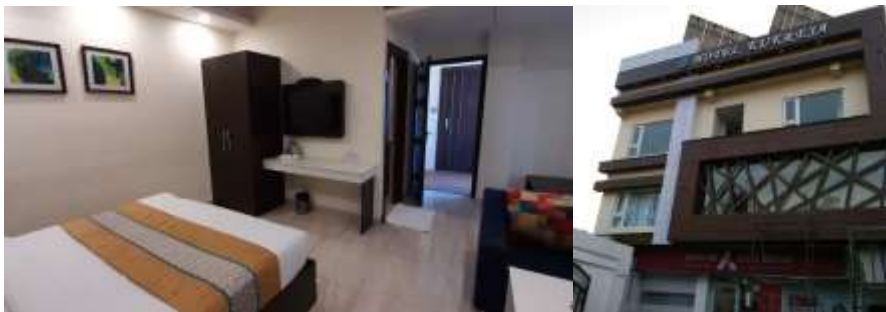

7. Hotel Kukreja

Hotel Accommodations only. Situated 19.9KM From UPES **Bidholi** Campus

Address- Plot No. 4A, Chakrata Rd, Paltan Bazaar, Dehradun, Uttarakhand 248001

Contact - 1246201531

Google Maps Link - <https://maps.app.goo.gl/Nb7RdH24oCena1m19>